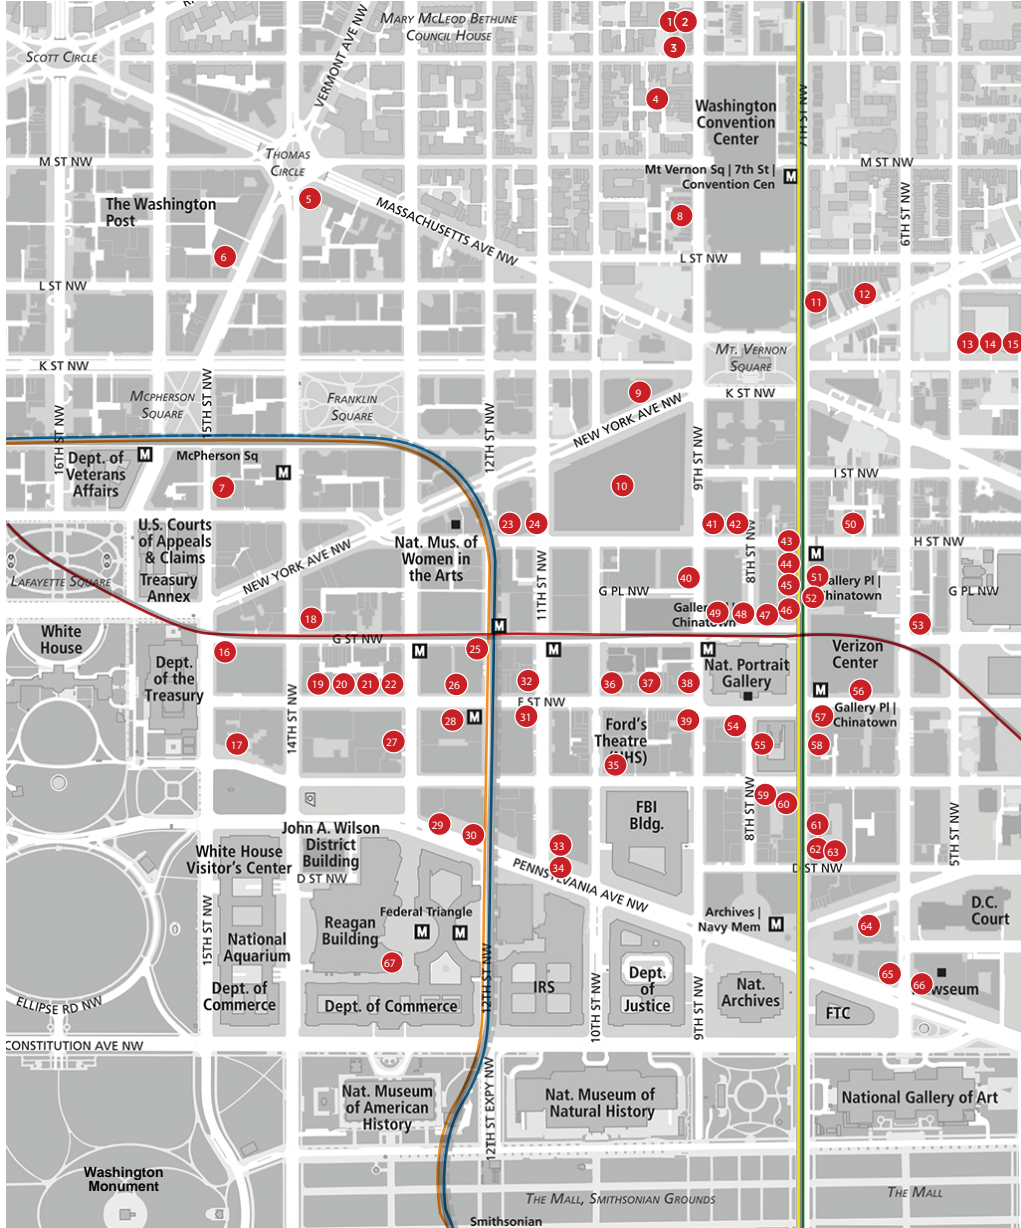

THE CAMBRIDGE

PRIME End Cap Retail Opportunity in a stunning, A-class community of beautiful apartment homes. Located in between Thomas Circle and 12th Street. This retail site features off street parking, large window lines, high visibility and potentially outdoor seating.

3,005 sq. ft.

SITE PLAN - *EXISTING CONDITIONS

1221
MASSACHUSETTS AVE NW
THE CAMBRIDGE

PROPERTY HIGHLIGHTS

- All Utilities included
- Corner location at 13th and Massachusetts Ave
- Direct Street Access
- 3 Blocks to McPherson Square Metro
- Onsite Parking Available
- Excellent window line
- On-site Management
- Great Visibility

1221 MASSACHUSETTS AVE NW

THE CAMBRIDGE

RETAIL MAP

- 1 Sundevich
- 2 Seasonal Pantry
- 3 Table
- 4 Rogue 24
- 5 Zentan
- 6 Lincoln
- 7 Bobby Van's Steakhouse
- 8 Corduroy
- 9 Acadiana
- 10 CityCenter DC
DGBG
Jose Andres
Del Frisco's Double Eagle Steakhouse
- 11 Passenger/Columbia Room
- 12 Marrakesh
- 13 Busboys & Poets
- 14 Kushi
- 15 Mandu
- 16 Old Ebbitt Grill
- 17 J&G Steakhouse
- 18 Ceiba
- 19 Devon & Blakely
- 20 Roti
- 21 District Taco
- 22 M&S Grill
- 23 Bibiana
- 24 Capitol City Brewing Co.
- 25 Chef Geoff's
- 26 The Oceanaire
- 27 Crumbs
- 28 Paul Bakery
- 29 Del Frisco's Grille
- 30 Elephant & Castle
- 31 Tosca
- 32 Pret A Manger
- 33 Elisir
- 34 CEntral Michel Richard
- 35 Hard Rock Cafe
- 36 Le Pain Quotidien
- 37 CoCo. Sala
- 38 McCormick & Schmick's
- 39 Gordon Biersch
- 40 Ruth's Chris Steakhouse
- 41 Asian Spice
- 42 Matchbox
- 43 Fuddruckers
- 44 La Tasca
- 45 Ruby Tuesday
- 46 Legal Seafoods
- 47 Redline
- 48 Proof
- 49 Zaytinya
- 50 Vapiano
- 51 Zenga
- 52 Clyde's
- 53 Graffiato
- 54 NoPa Kitchen + Bar
- 55 Poste
- 56 Greene Turtle
- 57 Rosa Mexicano
- 58 District Chophouse
- 59 Austin Grill
- 60 Jaleo
- 61 Carmine's
- 62 Oyamel Cocina Mexicana
- 63 Rasika
- 64 Fiola
- 65 The Capital Grille
- 66 The Source
- 67 Reagan Building Food Court