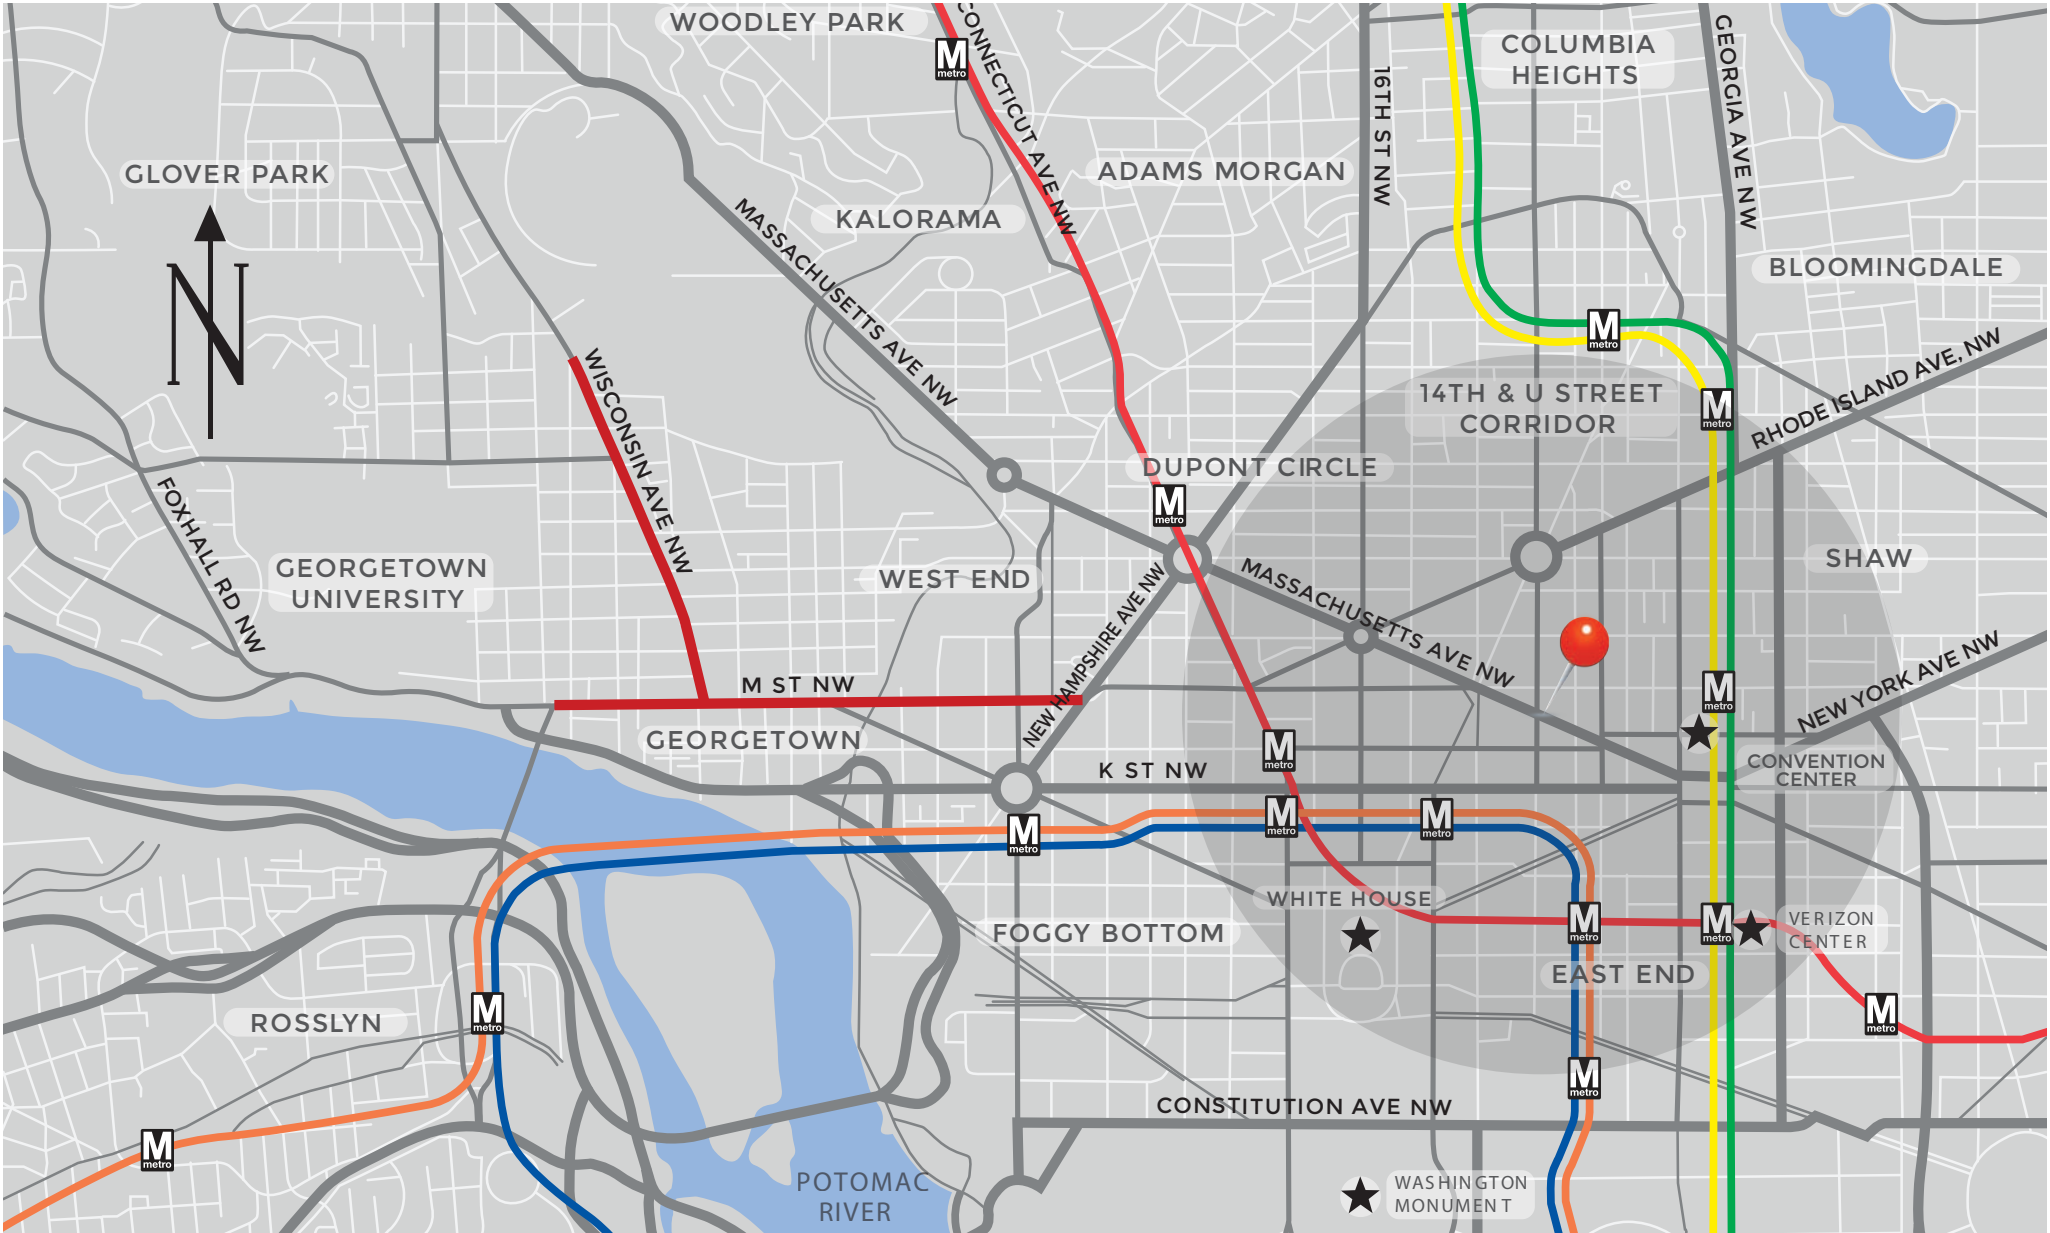

THE CAMBRIDGE

PRIME End Cap Retail Opportunity in a stunning, A-class community of beautiful apartment homes. Located in between Thomas Circle and 12th Street. This retail site features off street parking, large window lines, high visibility and potentially outdoor seating.

3,005 sq. ft.

SITE PLAN - *EXISTING CONDITIONS

1221
MASSACHUSETTS AVE NW
THE CAMBRIDGE

PROPERTY HIGHLIGHTS

- All Utilities included
- Corner location at 13th and Massachusetts Ave
- Direct Street Access
- 3 Blocks to McPherson Square Metro
- Onsite Parking Available
- Excellent window line
- On-site Management
- Great Visibility

1221 MASSACHUSETTS AVE NW

THE CAMBRIDGE

RETAIL MAP

- 1 Sundevich
- 2 Seasonal Pantry
- 3 Table
- 4 Rogue 24
- 5 Zentan
- 6 Lincoln
- 7 Bobby Van's Steakhouse
- 8 Corduroy
- 9 Acadiana
- 10 CityCenter DC
DGBG
Jose Andres
Del Frisco's Double Eagle Steakhouse
- 11 Passenger/Columbia Room
- 12 Marrakesh
- 13 Busboys & Poets
- 14 Kushi
- 15 Mandu
- 16 Old Ebbitt Grill
- 17 J&G Steakhouse
- 18 Ceiba
- 19 Devon & Blakely
- 20 Roti
- 21 District Taco
- 22 M&S Grill
- 23 Bibiana
- 24 Capitol City Brewing Co.
- 25 Chef Geoff's
- 26 The Oceanaire
- 27 Crumbs
- 28 Paul Bakery
- 29 Del Frisco's Grille
- 30 Elephant & Castle
- 31 Tosca
- 32 Pret A Manger
- 33 Elisir
- 34 CEntral Michel Richard
- 35 Hard Rock Cafe
- 36 Le Pain Quotidien
- 37 CoCo. Sala
- 38 McCormick & Schmick's
- 39 Gordon Biersch
- 40 Ruth's Chris Steakhouse
- 41 Asian Spice
- 42 Matchbox
- 43 Fuddruckers
- 44 La Tasca
- 45 Ruby Tuesday
- 46 Legal Seafoods
- 47 Redline
- 48 Proof
- 49 Zaytinya
- 50 Vapiano
- 51 Zenga
- 52 Clyde's
- 53 Graffiato
- 54 NoPa Kitchen + Bar
- 55 Poste
- 56 Greene Turtle
- 57 Rosa Mexicano
- 58 District Chophouse
- 59 Austin Grill
- 60 Jaleo
- 61 Carmine's
- 62 Oyamel Cocina Mexicana
- 63 Rasika
- 64 Fiola
- 65 The Capital Grille
- 66 The Source
- 67 Reagan Building Food Court